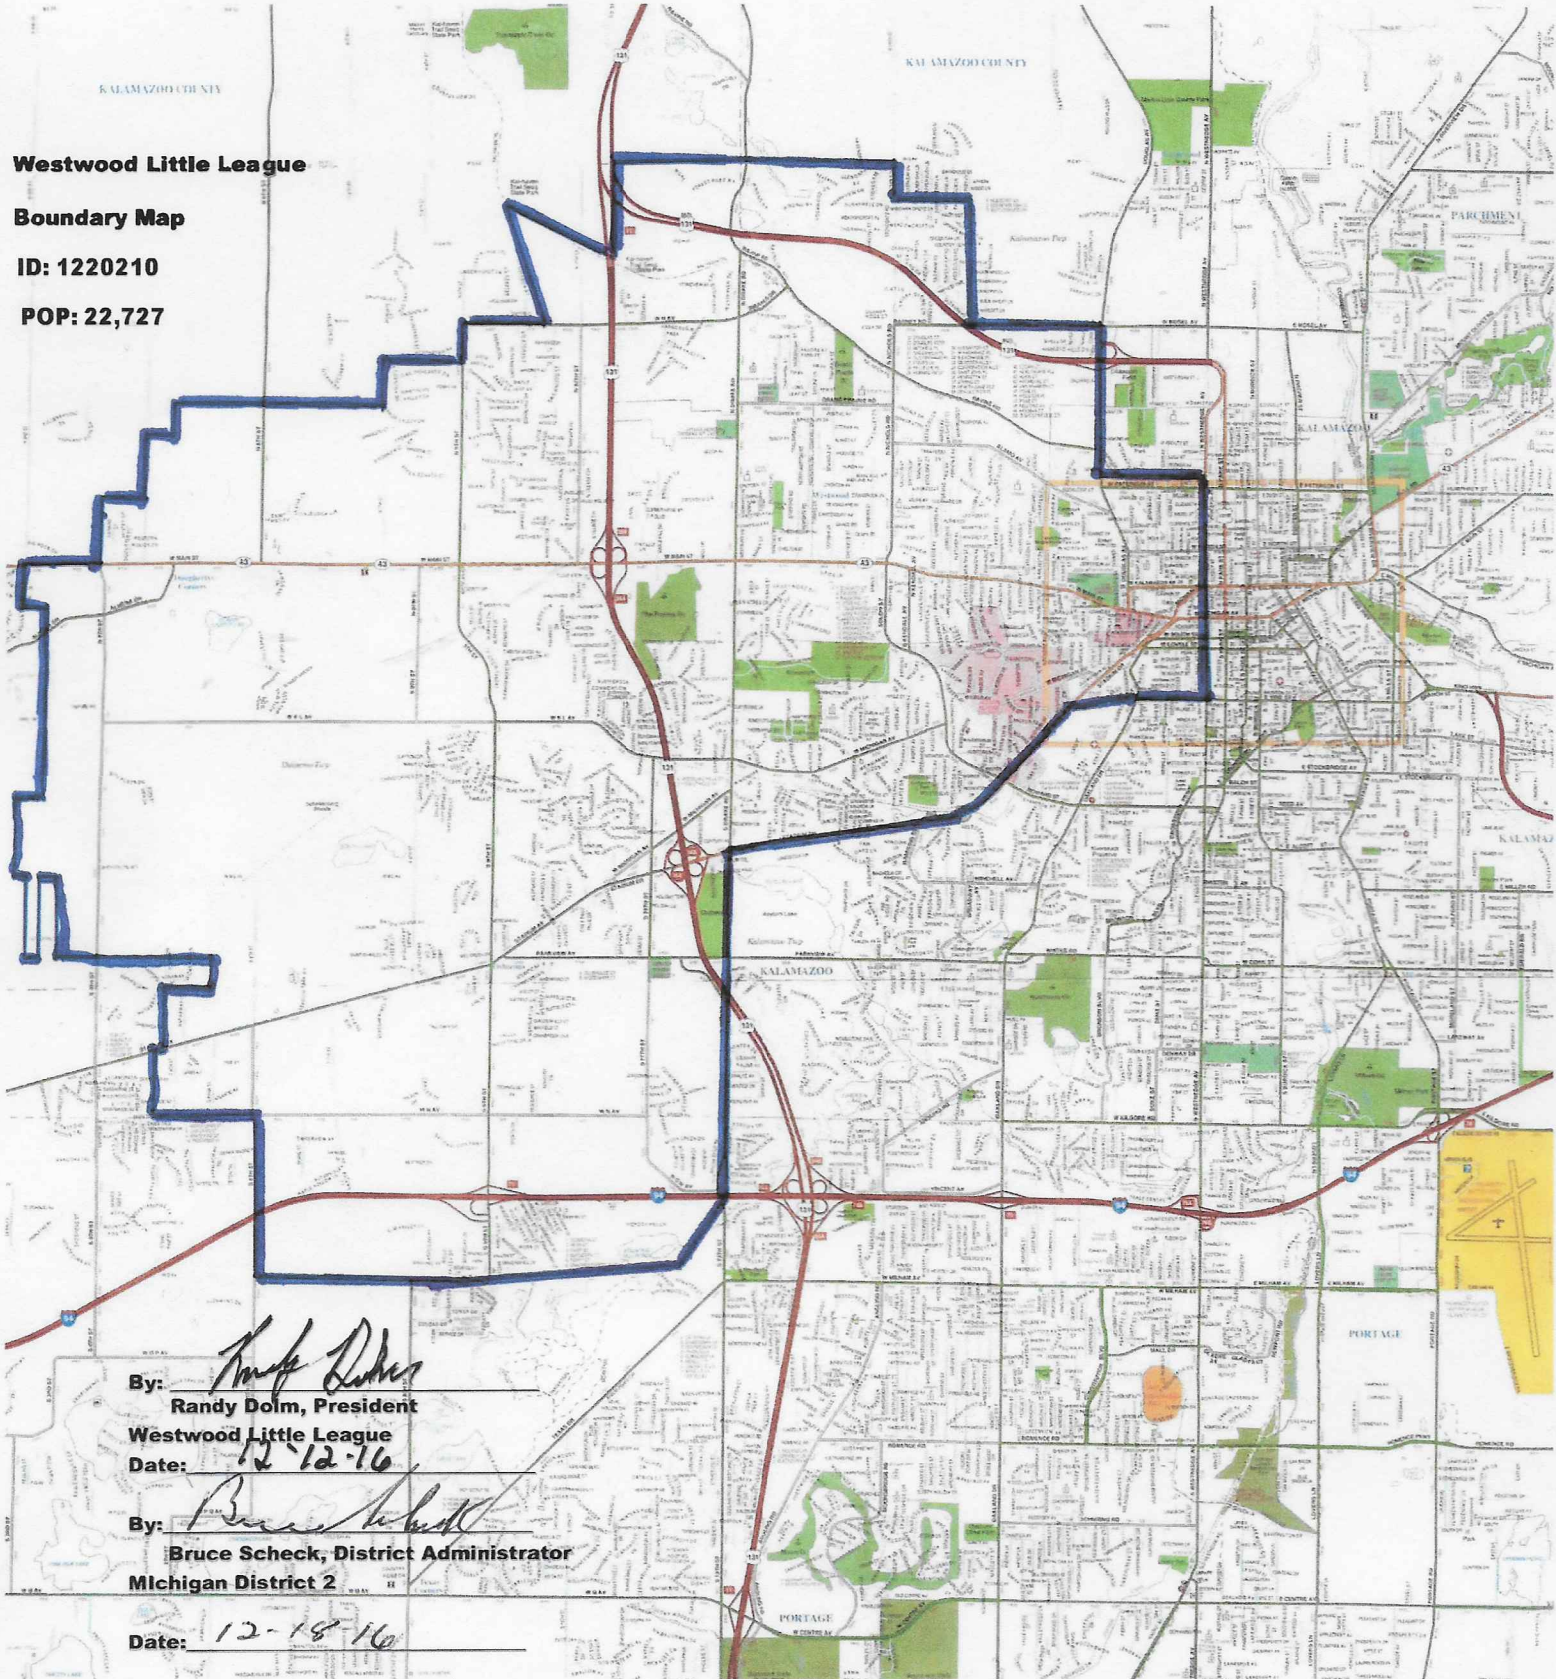

**Westwood Little League**

**Boundary Map**

**ID: 1220210**

**POP: 22,727**

By: *Randy Dolm*  
Randy Dolm, President

Westwood Little League  
Date: *12-12-16*

By: *Bruce Scheck*  
Bruce Scheck, District Administrator  
Michigan District 2

Date: *12-18-16*